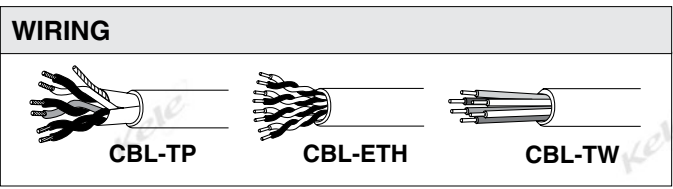

CBL-TW Series

4
ELECTRICAL WIRING MATERIALS

ORDERING INFORMATION

Model	Jacket Color	Number Of Conductors	Number Of Pairs	AWG Size	Plenum Rating	Shielding	Standard Package	Type	Weight lb (Kg)
TWISTED PAIR (22 AWG)									
CBL-TP222SN	Gray	2	1	22	Non-plenum	Shielded	1000 ft (305 m)	Spool	13.02 (5.91)
CBL-TP224SN	Gray	4	2	22	Non-plenum	Shielded	1000 ft (305 m)	Spool	19.38 (8.79)
CBL-TP226SN	Gray	6	3	22	Non-plenum	Shielded	1000 ft (305 m)	Spool	27.90 (12.66)
CBL-TP222SP	White	2	1	22	Plenum	Shielded	1000 ft (305 m)	Spool	15.56 (7.06)
CBL-TP224SP	White	4	2	22	Plenum	Shielded	1000 ft (305 m)	Spool	21.74 (9.86)
TWISTED PAIR (18 AWG)									
CBL-TP182SN	Gray	2	1	18	Non-plenum	Shielded	1000 ft (305 m)	Spool	20.85 (9.46)
CBL-TP184SN	Gray	4	2	18	Non-plenum	Shielded	1000 ft (305 m)	Spool	37.25 (16.9)
CBL-TP186SN	Gray	6	3	18	Non-plenum	Shielded	1000 ft (305 m)	Spool	56.30 (25.54)
CBL-TP182SP	White	2	1	18	Plenum	Shielded	1000 ft (305 m)	Spool	24.68 (11.19)
CBL-TP184SP	White	4	2	18	Plenum	Shielded	1000 ft (305 m)	Spool	41.00 (18.6)
CBL-TP186SP	White	6	3	18	Plenum	Shielded	1000 ft (305 m)	Spool	69.10 (31.34)
THERMOSTAT WIRE									
CBL-TW185UN	Brown	5	None	18	Non-plenum	Unshielded	250 ft (76 m)	Spool	25.00 (11.34)
CBL-TW185UP	White	5	None	18	Plenum	Unshielded	250 ft (76 m)	Spool	25.00 (11.34)
CBL-TW186UN	Brown	6	None	18	Non-plenum	Unshielded	250 ft (76 m)	Spool	3.00 (1.36)
CBL-TW186UP	White	6	None	18	Plenum	Unshielded	250 ft (76 m)	Spool	3.00 (1.36)
CBL-TW188UN	Brown	8	None	18	Non-plenum	Unshielded	250 ft (76 m)	Spool	3.00 (1.36)
CBL-TW188UP	White	8	None	18	Plenum	Unshielded	250 ft (76 m)	Spool	3.00 (1.36)
CAT5E ETHERNET									
CBL-ETH248UN	Gray	8	4	24	Non-plenum	Unshielded	1000 ft (305 m)	Spool	15.00 (6.8)
CBL-ETH248UP	Gray	8	4	24	Plenum	Unshielded	1000 ft (305 m)	Spool	15.00 (6.8)
MSTP									
CBL-MSTP182SP	Natural	2	1	18	Plenum	Shielded	1000 ft (305 m)	Spool	56.00 (25.4)
CBL-MSTP222SP	Teal	2	1	22	Plenum	Shielded	1000 ft (305 m)	Spool	21.00 (9.53)